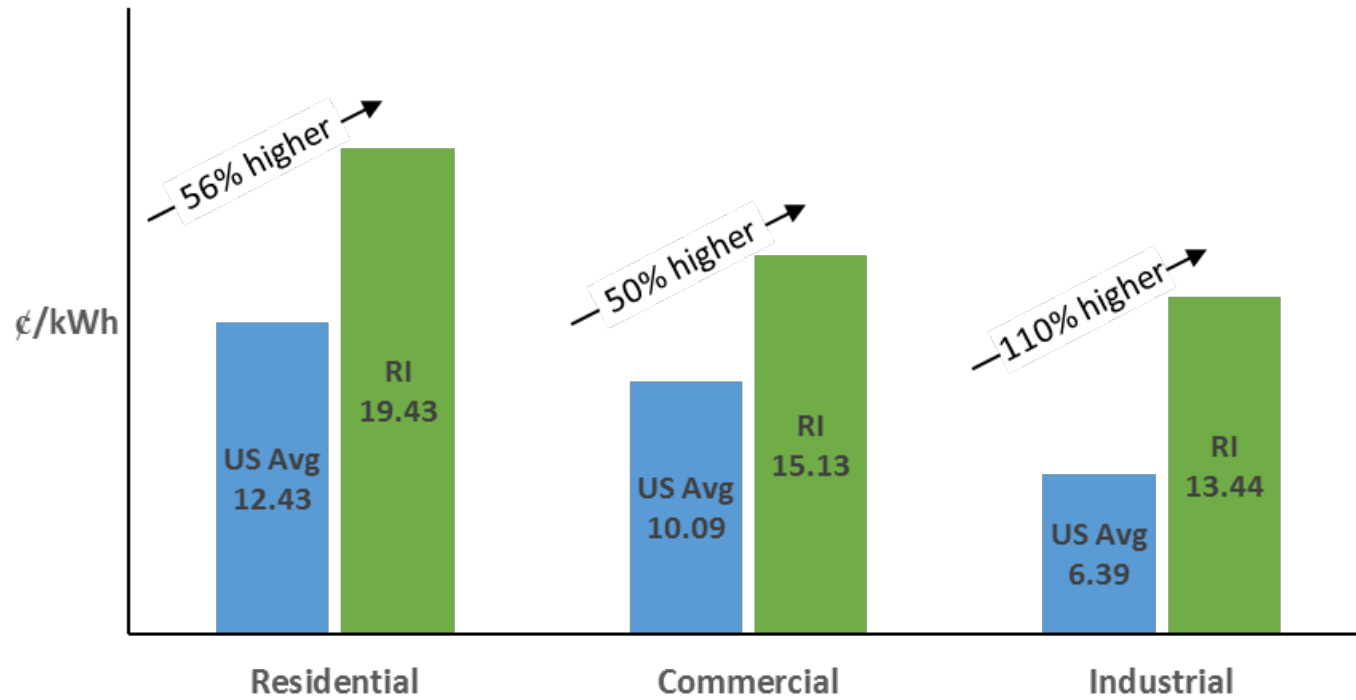

Rhode Island Electricity Retail Rates Compared to the National Average (April 2016 data)

Source: U.S. Energy Information Administration