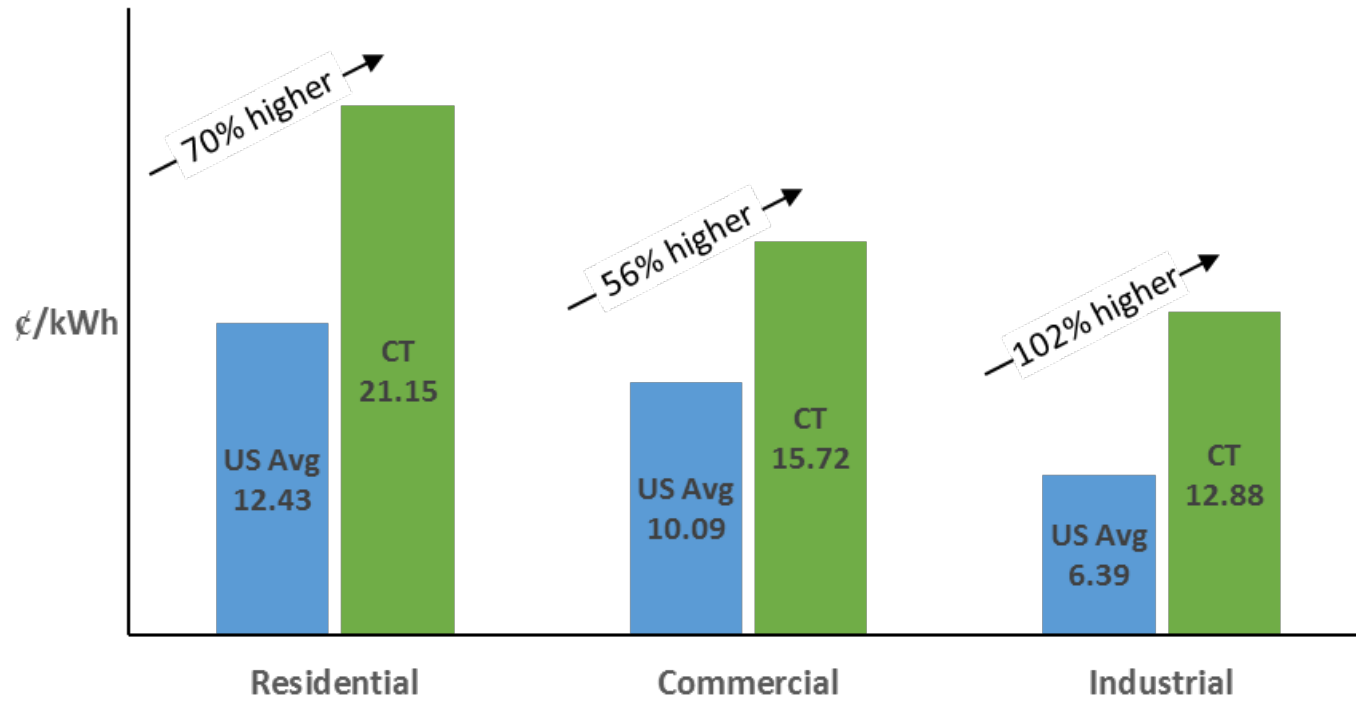

Connecticut Electricity Retail Rates Compared to the National Average (April 2016 data)

Maine Electricity Retail Rates Compared to the National Average (April 2016 data)

Source: U.S. Energy Information Administration