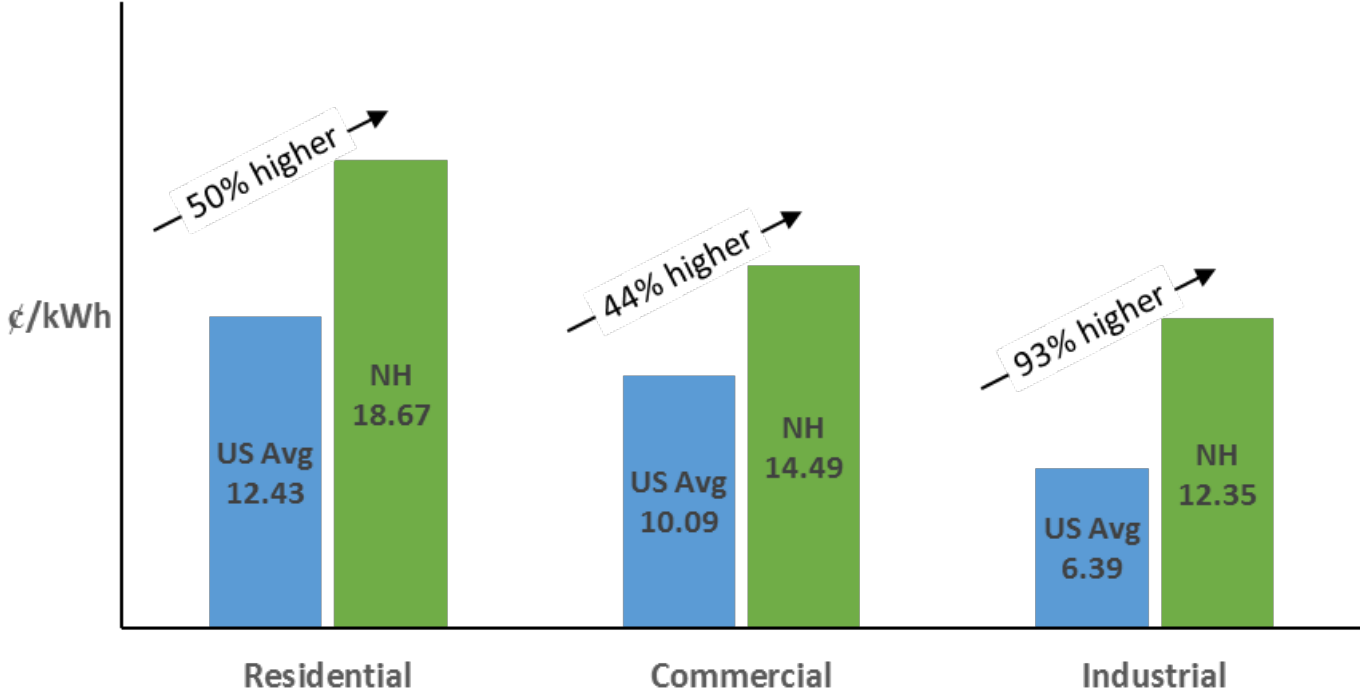

New Hampshire Electricity Retail Rates Compared to the National Average (April 2016 data)

Source: U.S. Energy Information Administration