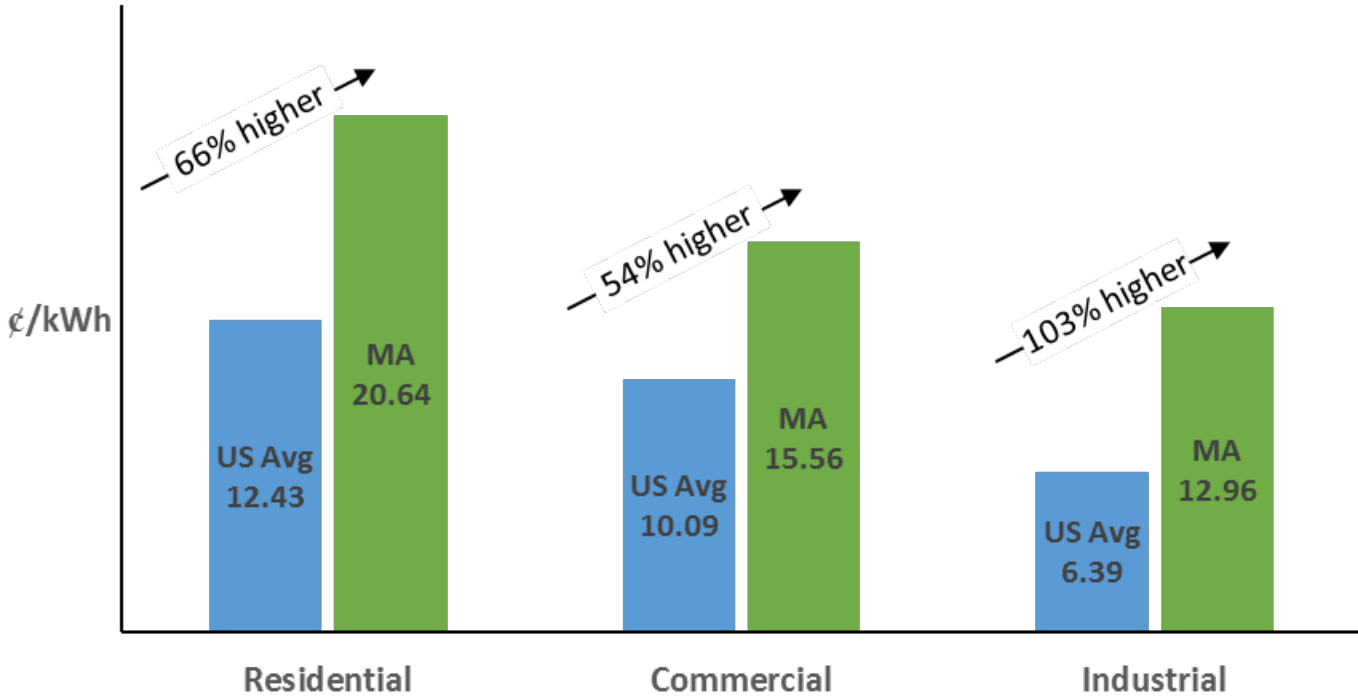

Massachusetts Electricity Retail Rates Compared to the National Average (April 2016 data)

Source: U.S. Energy Information Administration