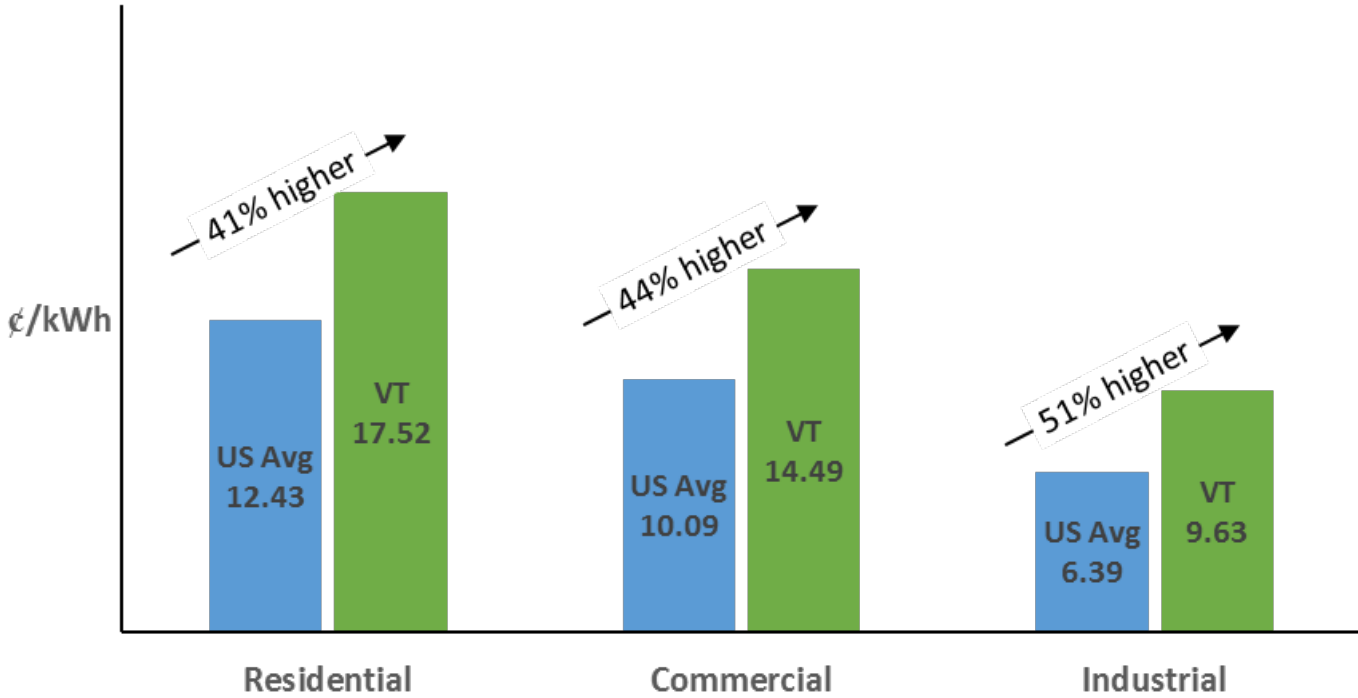

Vermont Electricity Retail Rates Compared to the National Average (April 2016 data)

Source: U.S. Energy Information Administration