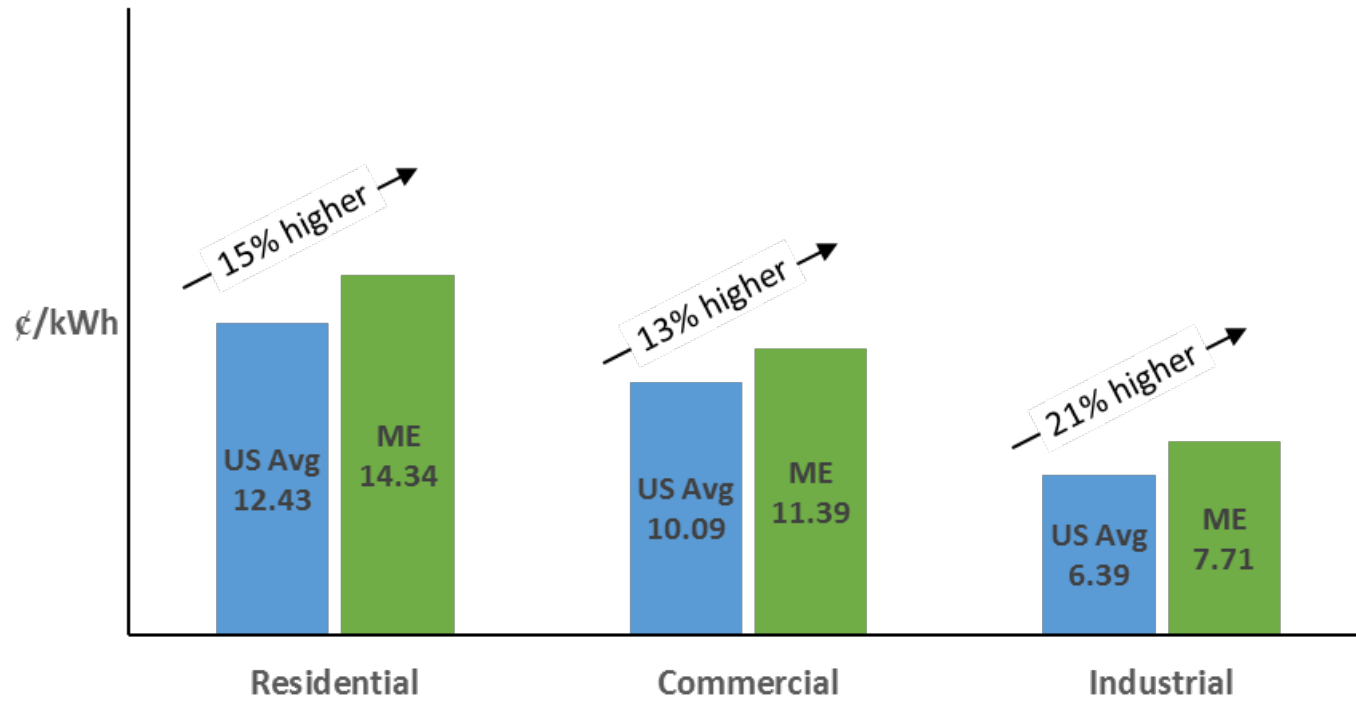

Connecticut Electricity Retail Rates Compared to the National Average (April 2016 data)

Maine Electricity Retail Rates Compared to the National Average (April 2016 data)

Source: U.S. Energy Information Administration